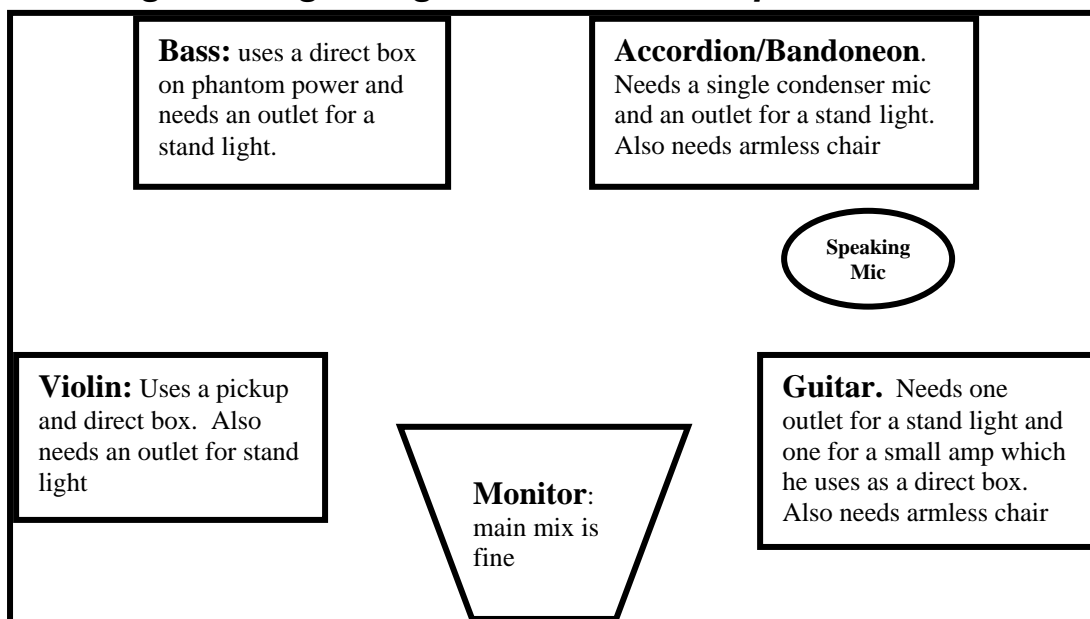

Mandragora Tango Stage Plot: Indoor concert with lots of time for setup and sound check

(12' x 8' minimum)

Mandragora Tango Stage Plot: Quick Setup for a festival

(12' x 8' minimum)

Mandragora Tango Stage Plot: When we provide our sound system:

- 1 electric outlet capable of handling a 1000W load (almost any modern circuit, but this may be a problem in an historic venue)
- 3 armless chairs
- At least 16' x 10' stage size