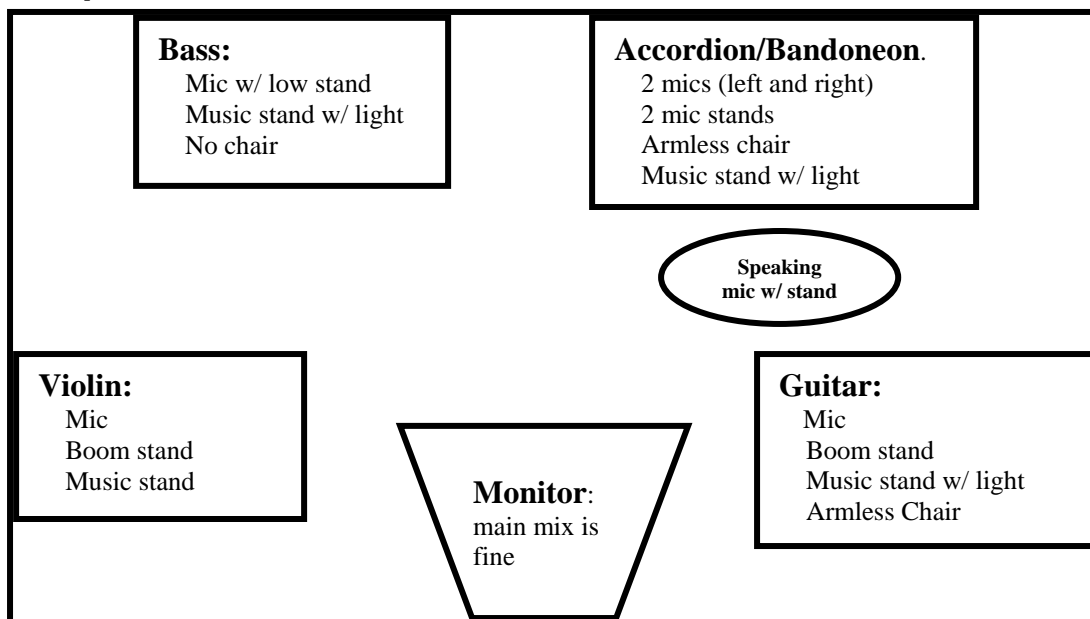

Mandragora Tango Stage Plot: Indoor concert with lots of time for setup and sound check

(12' x 8' minimum)

Mandragora Tango Stage Plot: Quick Setup for a festival

(12' x 8' minimum)

Mandragora Tango Stage Plot: When we provide our sound system:

- 1 electric outlet capable of handling a 1000W load (almost any modern circuit, but this may be a problem in an historic venue)
- 3 armless chairs
- At least 16' x 10' stage size